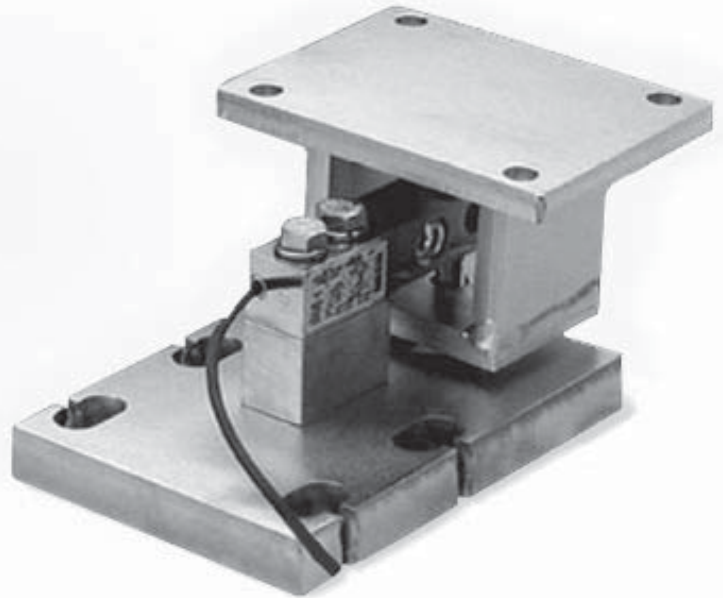

Duramount III Load Cell Mount

Available in Mild Steel or Stainless Steel

Dimensions (inches)		
	1 - 5K	10K
A	6.0	6.0
B	4.5	4.5
C	0.75	0.75
D	1.25	1.25
E	3.0	3.0
F	1.25 X 0.62 slot	1.25 X 0.62 slot
G	5.0	5.0
H	4.0	4.0
I	0.5	0.5
J	0.75	0.75
K	5.0	5.0
L	6.5	6.5
M	0.53	0.53
N	0.5	0.5
O	5.25	5.5
P	10.25	11.25
Q	8.75	10.0
R	1.0	1.0
S	4.15	4.56