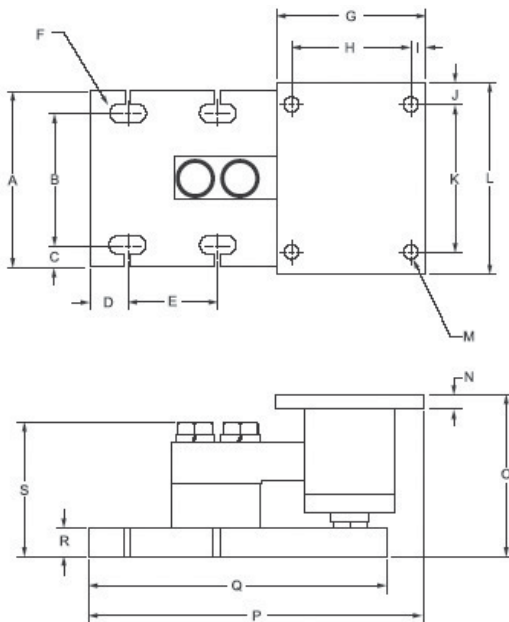

Duramount III Load Cell Mount

Available in Mild Steel or Stainless Steel

Dimensions (inches)		
	1 - 5K	10K
A	6.0	6.0
B	4.5	4.5
C	0.75	0.75
D	1.25	1.25
E	3.0	3.0
F	1.25 X 0.62 slot	1.25 X 0.62 slot
G	5.0	5.0
H	4.0	4.0
I	0.5	0.5
J	0.75	0.75
K	5.0	5.0
L	6.5	6.5
M	0.53	0.53
N	0.5	0.5
O	5.25	5.5
P	10.25	11.25
Q	8.75	10.0
R	1.0	1.0
S	4.15	4.56

Salter Brecknell Weighing Products

a division of Avery Weigh-Tronix
1000 Armstrong Dr.

Fairmont, MN 56031

Toll free: 800-637-0529

Tel: 507-238-8702 Fax: 507-238-8271

e-mail: sales@salterbrecknell.com

www.salterbrecknell.com